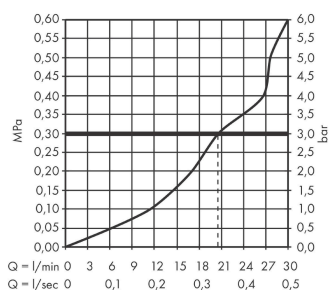

Metropol Bath spout

Surfaces: **Matt White** Article Number: **32543700**

Description

product features

- 1 function
- projection 185 mm
- wall-mounted
- maximum flow rate at 3 bar: 21 l/min
- connection dimension: DN20
- spray type: wide flood jet

Technology

Design awards

Product image

Scale drawing

Flowchart

The consumption was measured in combination with the appropriate fittings (thermostat/mixer/ in-wall valve) to reflect actual application in practice.