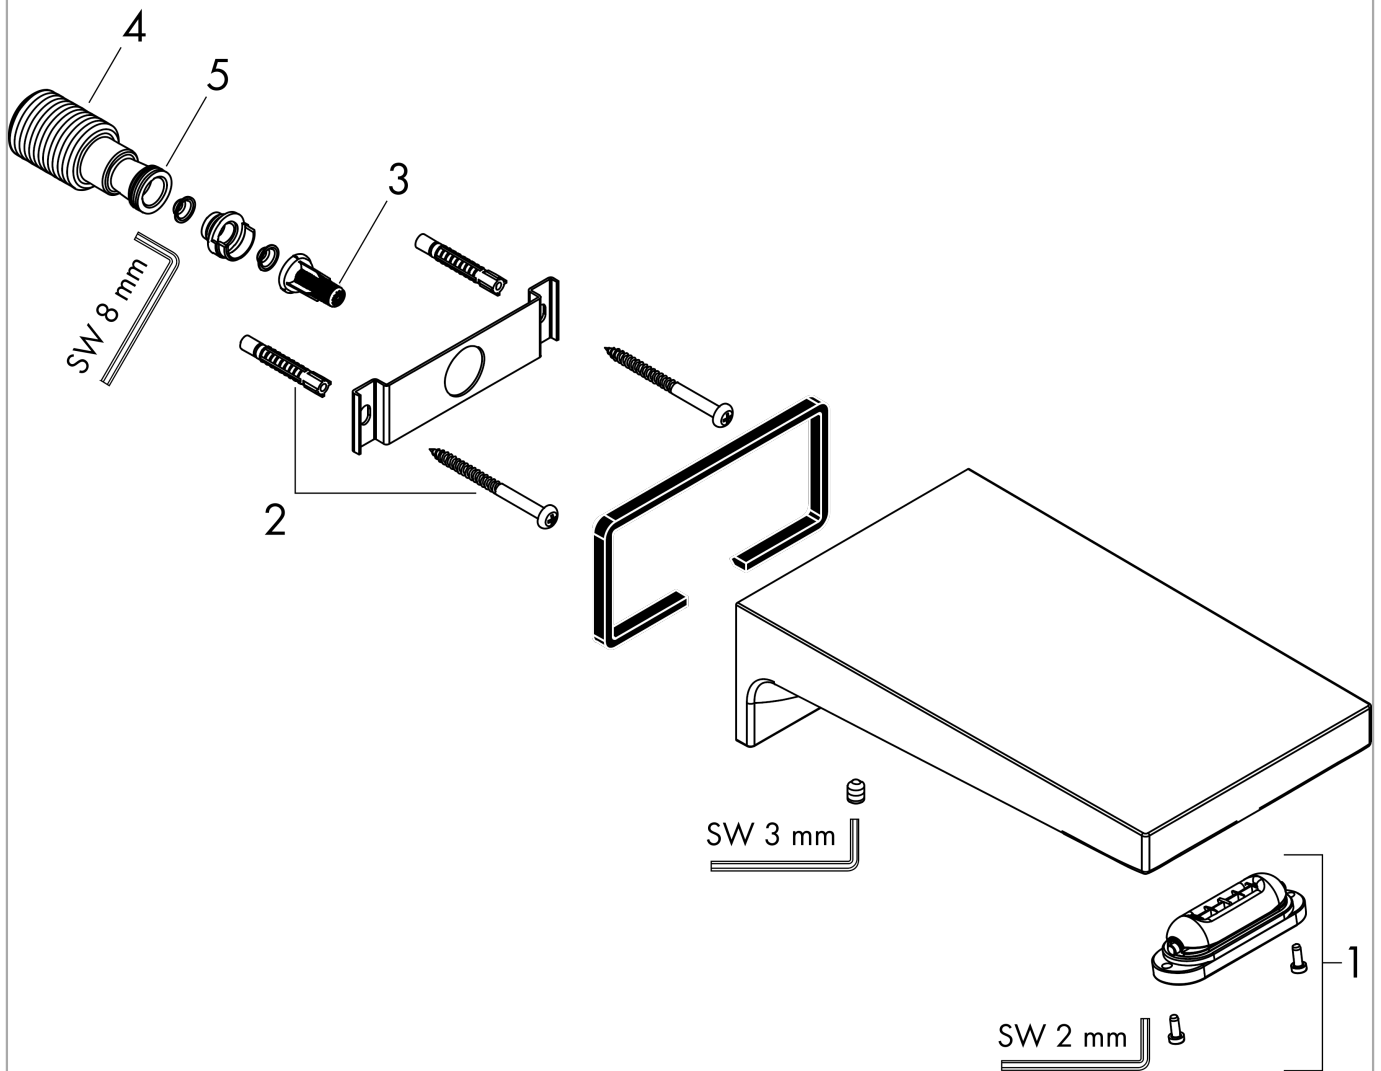

Metropol Bath spout

Surfaces: **Matt White** Article Number: **32543700**

Description

product features

- 1 function
- projection 185 mm
- wall-mounted
- maximum flow rate at 3 bar: 21 l/min
- connection dimension: DN20
- spray type: wide flood jet

Technology

Design awards

Product image

Scale drawing

Flowchart

The consumption was measured in combination with the appropriate fittings (thermostat/mixer/ in-wall valve) to reflect actual application in practice.

Metropol
Bath spout
Surfaces: **Matt White** Article Number: **32543700**

Exploded Drawing

Year of production: >11/19

**Metropol
Bath spout**

Surfaces: **Matt White** Article Number: **32543700**

Spare part list