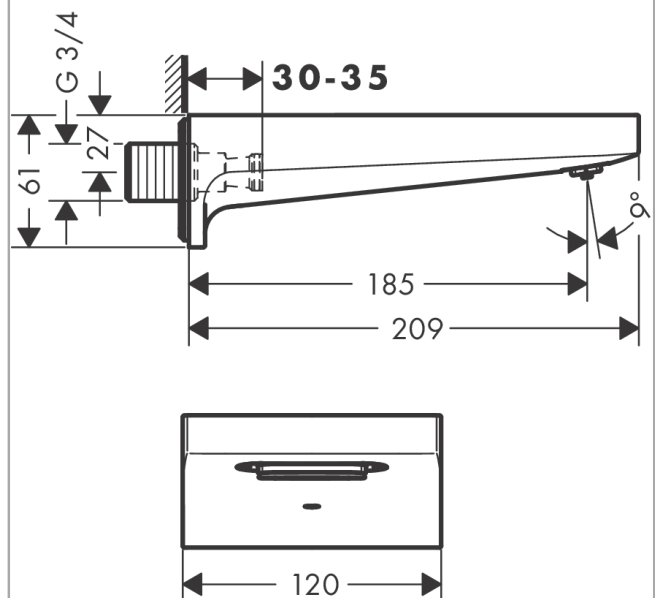

Metropol Bath spout

Surfaces: **Matt White** Article Number: **32543700**

Description

product features

- 1 function
- projection 185 mm
- wall-mounted
- maximum flow rate at 3 bar: 21 l/min
- connection dimension: DN20
- spray type: wide flood jet

Technology

Design awards

Product image

Scale drawing

Flowchart

The consumption was measured in combination with the appropriate fittings (thermostat/mixer/ in-wall valve) to reflect actual application in practice.

Metropol
Bath spout
Surfaces: **Matt White** Article Number: **32543700**

Exploded Drawing

Year of production: >11/19

**Metropol
Bath spout**

Surfaces: **Matt White** Article Number: **32543700**

Spare part list

Year of production: >11/19

Pos.	Description	Article Number	Price	PU
1	spray former	98561000	-	1
2	mounting set	40915000	-	1
3	filter insert	97708000	-	1
4	connecting thread G $\frac{3}{4}$	94286000	-	1
5	O-ring 13x2	98128000	-	1